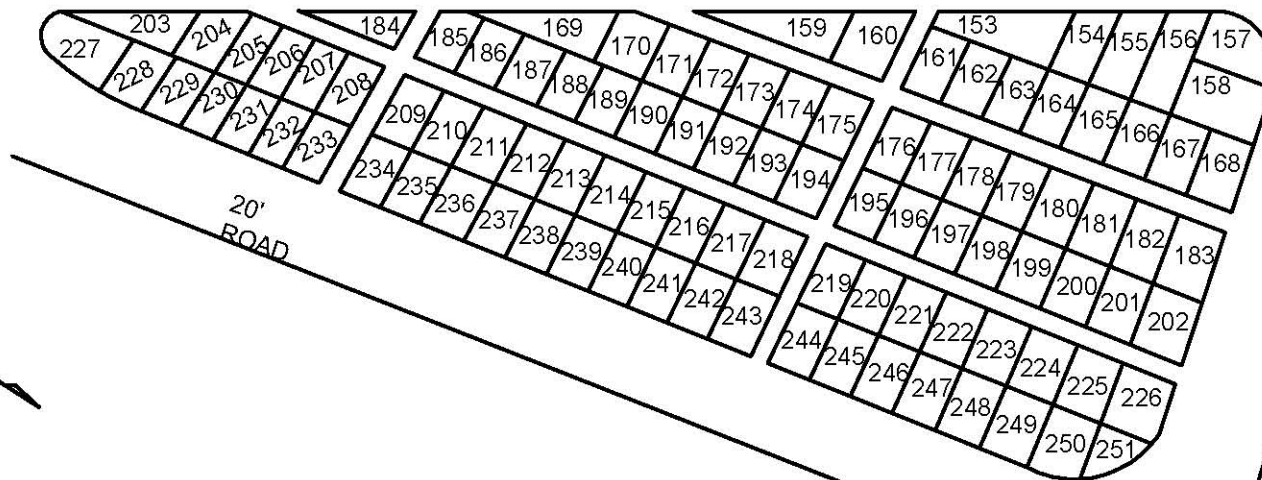

KING STREET

FENCE

20' ROAD

20' ROAD

IVY HILL CEMETERY
ALEX. VA

SECTION. R